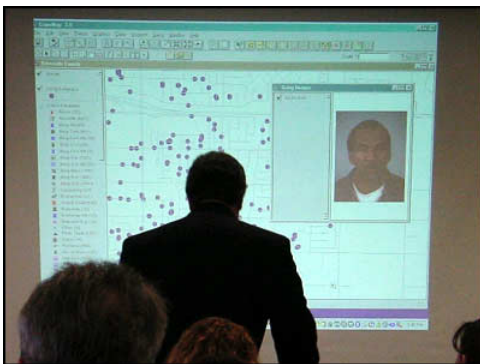

Brian Gray, Crime Analysis Unit Supervisor of Riverside County Sheriff's Department, demonstrated the powerful features of GST CrimeMap 3.0.